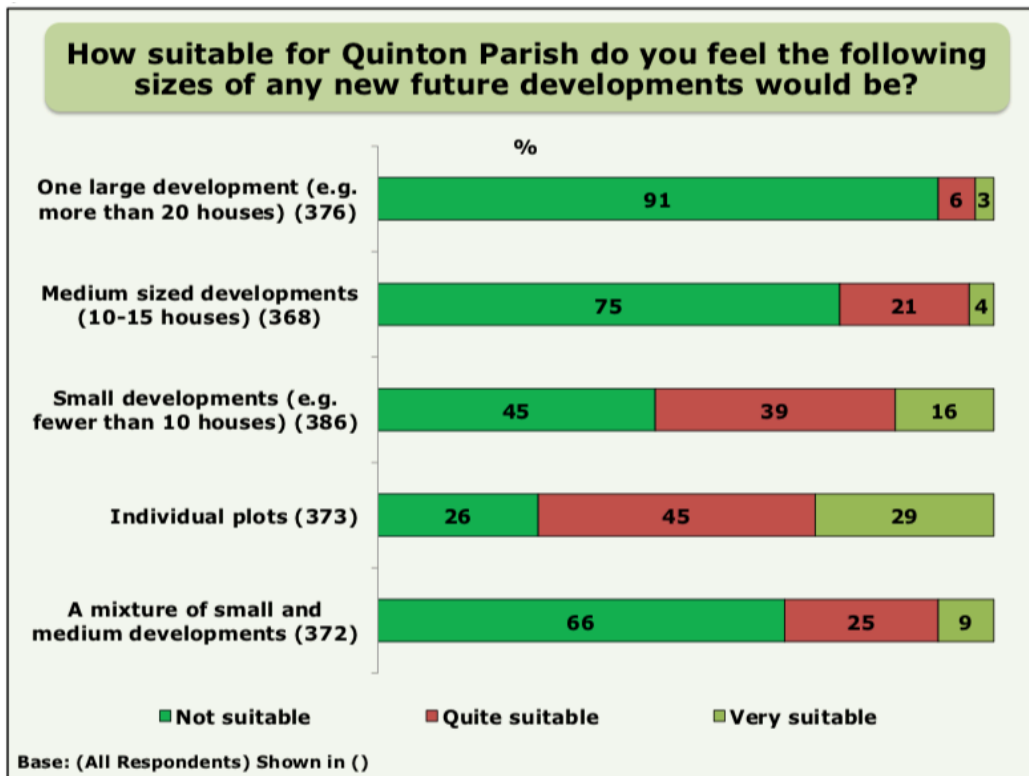

Note, the darker green means **NOT SUITABLE**

Note the darker green indicates **NOT IMPORTANT**